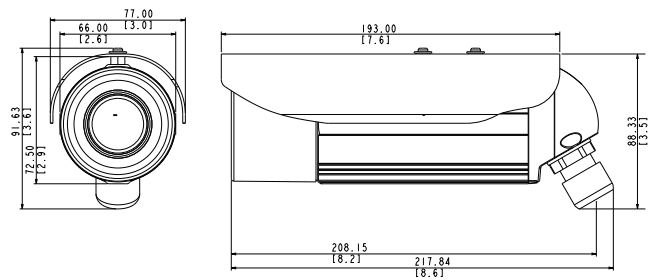

PHOTO INDICATION

DIMENSION DIAGRAM

ACCESSORY OPTIONS

Power Supply		
PPOE-0001		IEEE 802.3af PoE Injector for Class 1, 2 or 3 devices, with universal adapter

Camera Bracket		
PMAX-1107		Aluminum, max. load 10 kg (22.05 lb), tilt angle 90°, swivel angle 360°

Popular Mounting Solutions		
Corner	PMAX-1107 PMAX-0402	
Pole	PMAX-1107 PMAX-0503	

* For more mounting solutions, please refer to Project Planner on www.acti.com

PRODUCT SPECIFICATION

E43B

• Device

Device Type	Bullet Camera
Image Sensor	Progressive Scan CMOS
Sensor Size	1/3.2"
Effective Pixels	2592 (H) x 1944 (V) (5.04 MP)
Horizontal Resolution	1350 TVL
Day / Night	Yes
Low Light Sensitivity	Standard
Minimum Illumination	Color: 0.1 lux at F1.4 (30 IRE, 2400°K); B/W: 0 lux (IR LED on)
Color to B/W Switch	ISP based switch, configurable
Mechanical IR Cut Filter	Yes
IR Sensitivity Range	700~1100nm
IR LED	Adaptive IR LED x 15 (850 nm)
IR Working Distance	30 m (0 lux, 30 IRE, Gain 255, Auto shutter mode)
Electronic Shutter	1/5 ~ 1/2,000 sec (manual mode); 1/5 ~ 1/10,000 sec (auto mode)
S/N Ratio	52 dB

• Interface

Digital Input	1, cable without connector
Digital Output	1, cable without connector
Local Storage	MicroSDHC/MicroSDXC memory card slot (card not included)

• General

Power Source / Consumption	PoE Class 2 (IEEE802.3af) / 5.76 W (IR on)
Weight	955 (2.105 lb)
Dimensions (Ø x L)	77 mm x 218 mm (3.03" x 8.58")
Bundled Accessories	Bracket
Environmental Casing	Weatherproof (IP68 rated); Vandal proof metal casing (IK10)
Mount Type	Wall, Ceiling, Corner, Pole
Starting Temperature	-20 °C ~ 50 °C (-4 °F ~ 122 °F)
Operating Temperature	-40 °C ~ 50 °C (-40 °F ~ 122 °F)
Operating Humidity	10% ~ 85% RH
Approvals	CE (EN 55022 Class B, EN 55024), FCC (Part15 Subpart B Class B), IP68, NEMA 4X IK10 (metal casing), UL (for optional PoE injector)