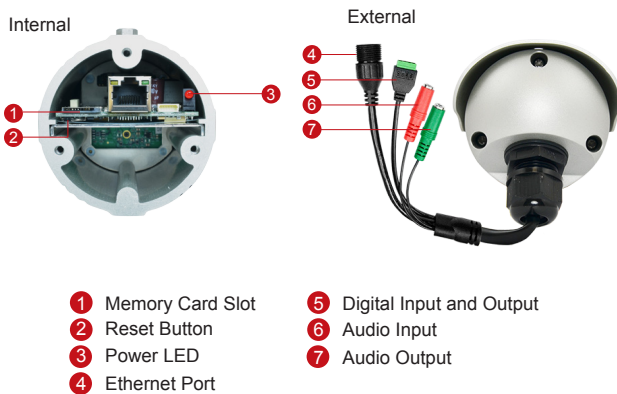

E43B

5MP Bullet with D/N, Adaptive IR, Basic WDR, Vari-focal Lens

- 5 Megapixel with 1080p
- Day & Night with Adaptive IR LED
- Vari-focal Lens with f2.8-12mm / F1.4
- Basic WDR (74 dB)
- 30 fps at 1920 x 1080
- Weatherproof (IP68) and Vandal Proof Metal Casing (IK10)

PHOTO INDICATION

DIMENSION DIAGRAM

ACCESSORY OPTIONS

Power Supply		
PPOE-0001		IEEE 802.3af PoE Injector for Class 1, 2 or 3 devices, with universal adapter

Camera Bracket		
PMAX-1107		Aluminum, max. load 10 kg (22.05 lb), tilt angle 90°, swivel angle 360°

• Lens

Focal Length / Aperture	Vari-focal, f2.8 - 12 mm / F1.4
Iris	Fixed iris
Focus	Manual focus
Mount Type	Board mount
Horizontal Viewing Angle	69.2° ~ 28.2°

• Video

Compression	H.264 (Baseline/ Main/ High profile), MJPEG
Maximum Frame Rate vs. Resolution	15 fps at 2592 x 1944; 15 fps at 2048 x 1536; 30 fps at 1920 x 1080; 30 fps at 1280 x 720; 30 fps at 800 x 600; 30 fps at 640 x 480 ; 15 fps 320 x 240
Multi-Streaming	Simultaneous dual streams based on two configurations
Bit Rate	28 Kbps - 6 Mbps (per stream)
Bit Rate Mode	Constant, Variable
Image Enhancement	Basic WDR (74 dB); White balance: automatic, hold, and manual; Brightness; Contrast; Sharpness (auto); Auto gain control; Digital noise reduction; Flickerless
Privacy Mask	4 configurable regions
Text Overlay	User defined text on video
On-Screen Graphics	User defined image layer on video
Image Orientation	Image flip and mirror